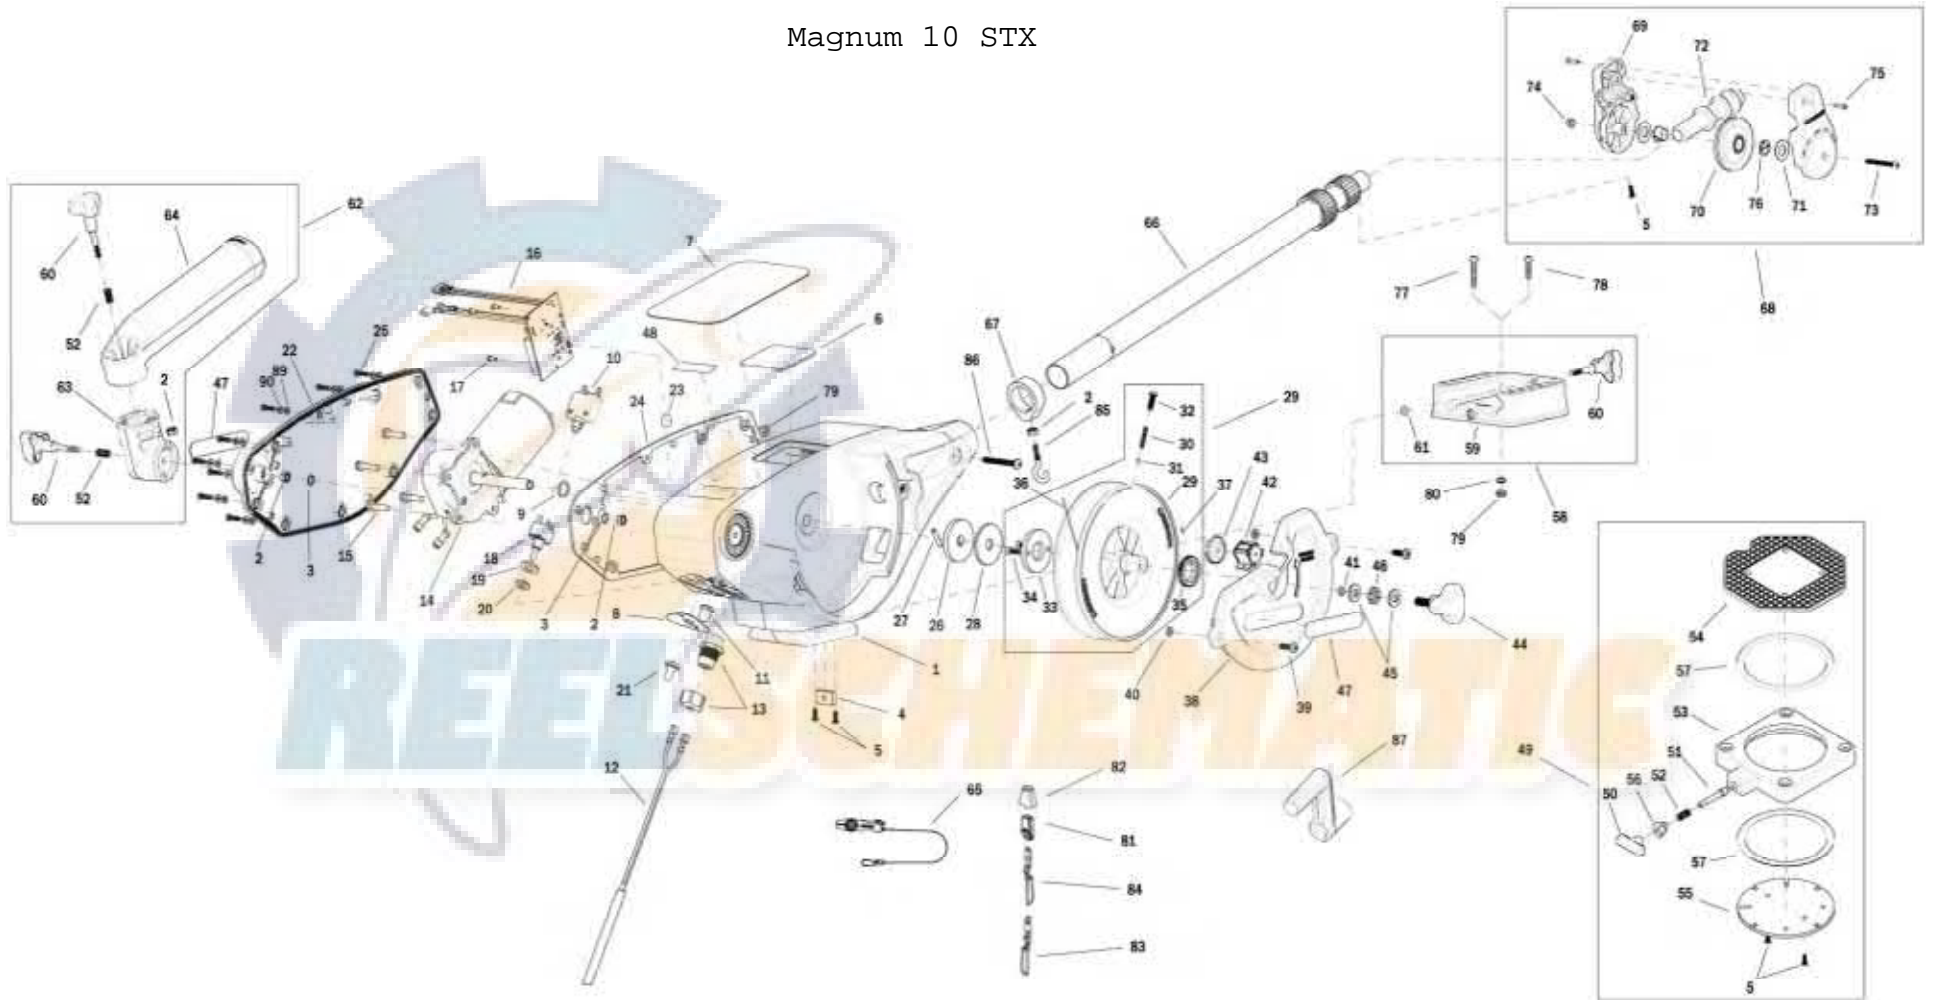

Magnum 10 STX

1902305 Magnum 10 STX

1	3392524	FRAME, RAW	31	3396020	BALL BEARING, REEL	61	3393000	RING, RETAINING, 1/4" SHAFT
2	2263102	NUT-HEX 1/4-20 SS 300SRS	32	3393474	SCREW-DRIVE #14 X .75" SS	62	3991904	ASSY-CNN, ROD HOLDER
3	3394722	INSERT, PUSH ON	33	3391906	PLATE, CLUTCH REEL	63	3394200	ARM, DUAL AXIS-ROD HOLDER
4	3394702	INSERT, BASE	34	3393418	SCREW-#10-16X.75"HI-LO SS	64	3392033	TUBE, DUAL AXIS RD HLDR
5	2373450	SCREW-#8-18 X 3/8 THD* (SS)	35	0233560	GEAR, REEL, STD	65	2277002	ASY HDW RELEASE UNIVERSAL
6	3396510	LENS-WINDOW MAG DTIV	36	3775397	400' CABLE	66	2210821	ASY BOOM TELESCOPIC
7	3395580	DECAL, MAG 10	37	9100070	CON LEADER SLEEVE	67	3397900	BALL HOOK EXTRUSION
8	3396601	SEAL PLATE, MAGNUM	38	3390205	COVER, REEL	68	3990200	ASSY-CNN, BOOM END (SUB)
9	3391730	WASHER, SEAL, DATA	39	2373434	SCREW-1/4-20 X 3/4 SS PPMS	69	3392520	CASE, PULLEY
10	3398205	CIRCUIT BREAKER, 25 AMP	40	2071718	WASHER #10 NYLON RETAINING	70	3392300	SHEEVE, PULLEY
11	1221491	BOOT CIRCUIT BREAKER	41	3394605	O-RING, KNOB	71	3391507	SHIM, BOOM END
12	3993220	ASSY, POWER CABLE, RETRO(SUB)	42	0220477	METER 3 DIGIT	72	3392013	BOOM END, NEW
13	3392920	STRAIN-RELIEF, HEYCO M4502	43	0833561	GEAR, COUNTER	73	3393485	SCREW-#10-24X1.75 PPHMS S
14	3996515	MOTOR/GEAR HOUSING ASSY	44	3390103	KNOB, SOFT GRIP, CLUTCH	74	3393124	NUT-#10-32 NYLOK 18-8 SS
15	3393411	SCREW-FLANGE HEX HI-LO	45	3391737	HDW WASHER, THRUST	75	2303412	SCREW-#6-20 X 5/8 SELF TAP
16	3394006	ASY PCA, MAGNUM	46	9010280	HDW BEARING, THRUST	76	3390005	BEARING-NYLINER, #8L5-1/2-F
17	2302104	SCREW-#6-20 X 3/8	47	3395634	DECAL- SIDE, BLACK	77	9280720	HDW SCR 1/4 20X2 TRUSS HD PHIL
18	2286792	SWITCH, TOGGLE	48	3395710	DECAL-PIC BLACK	78	9280713	HDW SCR 1/4 20X1 1/2 TRUSS HEA
19	3391722	WASHER, FLAT	49	2998905	CNN ASY, SWIVEL BASE	79	2263103	NUT-1/4-20 NYLOCK SS
20	2286793	HDW SHIM SWITCH .75X.1	50	2249001	HDW KNB RELEASE PIN	80	2371712	WASHER-FLAT 9/32 X 5/8 X 1/16
21	1221490	BOOT SWITCH	51	3392600	PIN - RELEASE	81	9100100	CON TERMINATOR
22	3390203	COVER, MOTOR	52	2287002	HDW SPRING RELEASE PIN	82	9100101	CUSHION SLEEVE TERMINATOR
23	401966-3	MIC VENT,PTFE LU LRA MATERIAL	53	2267001	ASY PLATE BASE MACHINED	83	9100620	HDW SNAP SWIVEL 4/0-37 MARLIN
24	3396902	GASKET, COVER	54	2267002	BRK PLATE SWIVEL	84	2200148	ASY SNAP & INSULATOR
25	3393480	SCREW-#10X.75"PPH HI-LO SS	55	3391919	PLATE, INDEX TS	85	9040040	HDW BOLT 1/4-20 ROLLEDTHD HOOK
26	3391907	PLATE, CLUTCH SHAFT	56	2277001	HDW RETAINER RELEASE NUT	86	3393461	SCREW-1/4-20 x 2" SS, PPH
27	3392640	PIN, DRIVESHAFT	57	9010004	HDW BEARING SWIVEL BASE	87	3390910	HANDLE-CRANK, MANUAL
28	3391711	PAD, CLUTCH	58	3991930	ASY, MNT BASE DT/MAG(SUB)	89	3391732	WASHER, SEALING
29	3777927	REEL, ROUGH, 3.75" OD	59	3391955	BASE-MOUNT, DT PROMAG ST	90	3394602	WASHER, FLATE, #8, SS
30	3392707	SPRING, REEL	60	3390101	KNOB-CANNON, SOFT GRIP